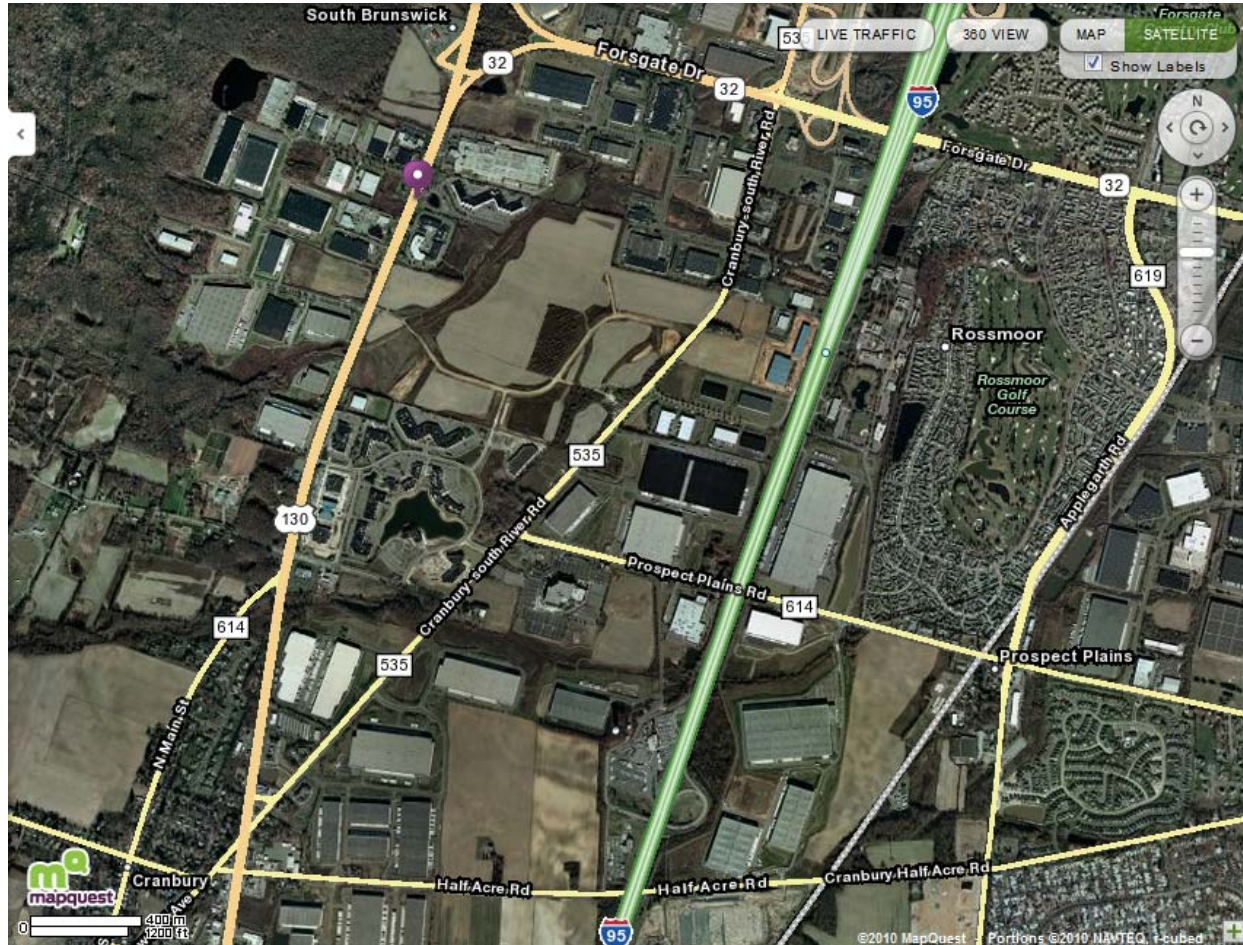

## Directions

### New Jersey Turnpike (North or South)

NJ Turnpike Exit 8A (Cranbury/Jamesburg)

Bear right after toll (towards Cranbury)

Make left at light (Cranbury-South River Road/Rt. 535)

At 1st light make a right (Forsgate Drive)

### Route 130

**NORTHBOUND** – Take Rt. 130 North through Cranbury (Get in right hand lane at Broadway Rd.)

Go through the traffic light at Broadway Road, keeping straight on 130 North in RIGHT lane

Make second right into the 2540 office complex (Look for a white wooden fence)

### Local Hotels: