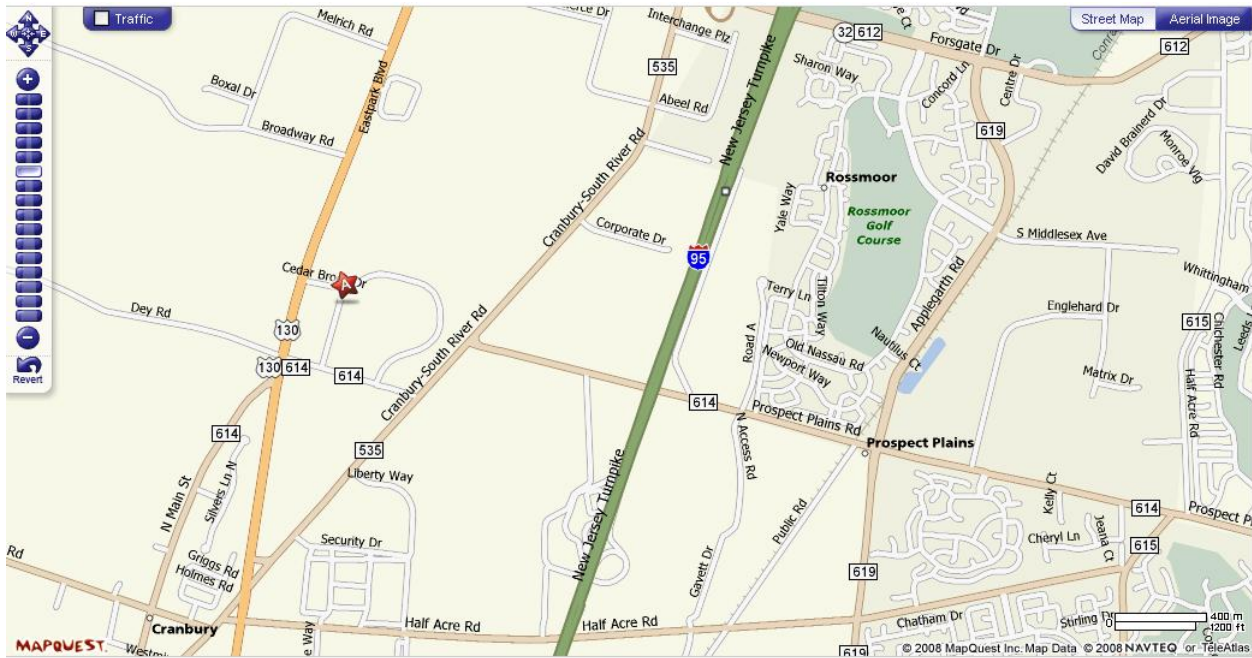

V-COMM, L.L.C.
3 Cedar Brook Drive
Cranbury, NJ 08512 USA
609-655-1200

Directions

New Jersey Turnpike (North or South)

NJ Turnpike Exit 8A (Cranbury/Jamesburg)
Bear right after toll (towards Cranbury)
Make left at light (Cranbury-South River Road/Rt. 535)
At 3rd light make a right (Dey Road)
Make second right into Cedar Brook office complex (Clarke Drive)
At stop sign make a right (Cedar Brook Drive)
V-COMM is located in the first building on the left (#3 – behind the mailbox, FedEx, UPS and DHL drop boxes)

Route 130

NORTHBOUND – Take Rt. 130 North. (Get in right hand lane after Half Acre Rd.)
Go through the traffic light at Dey Road, keeping straight on 130 North in RIGHT lane
Make second right into Cedar Brook office complex (Cedar Brook Drive)
V-COMM is located in the second building on the left (#3 – behind the mailbox, FedEx, UPS and DHL drop boxes)

SOUTHBOUND – Take Rt. 130 South. (Get in left hand lane after Forsgate Road)
Make a left at the light at Dey Road
Make first left into Cedar Brook office complex (Clarke Drive)
At stop sign make a right (Cedar Brook Drive)
V-COMM is located in the first building on the left (#3 – behind the mailbox, FedEx, UPS and DHL drop boxes)

Local Hotels:

Courtyard Marriott
420 Forsgate Road,
Cranbury, NJ 08512
609-655-9950

Crowne Plaza
390 Forsgate Road
Jamesburg, NJ 08831
609-655-4775

**Residence Inn
by Marriott**
2662 Route 130
Cranbury, NJ 08512
609-395-9447